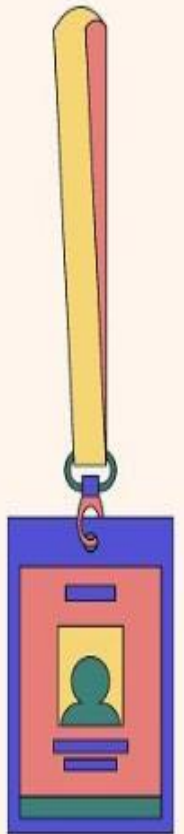

Rockway Middle School UNIFORM POLICY

**KHAKI
PANTS**

**GOLD
or
WHITE
polo**

**BLACK
or
BROWN
sweater**

**LANYARD
WITH ID**