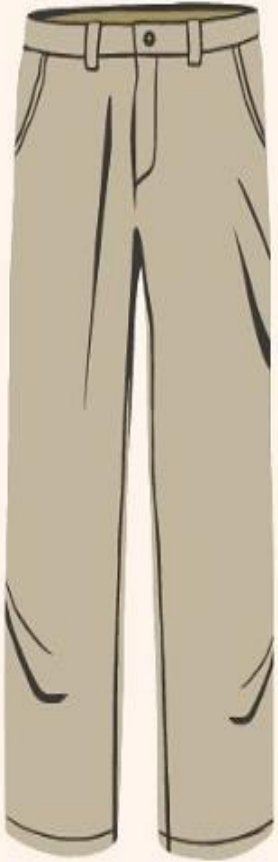

Rockway Middle School UNIFORM POLICY

**KHAKI
PANTS**

**GOLD
or
WHITE
polo**

**BLACK
or
BROWN
sweater**

**LANYARD
WITH ID**